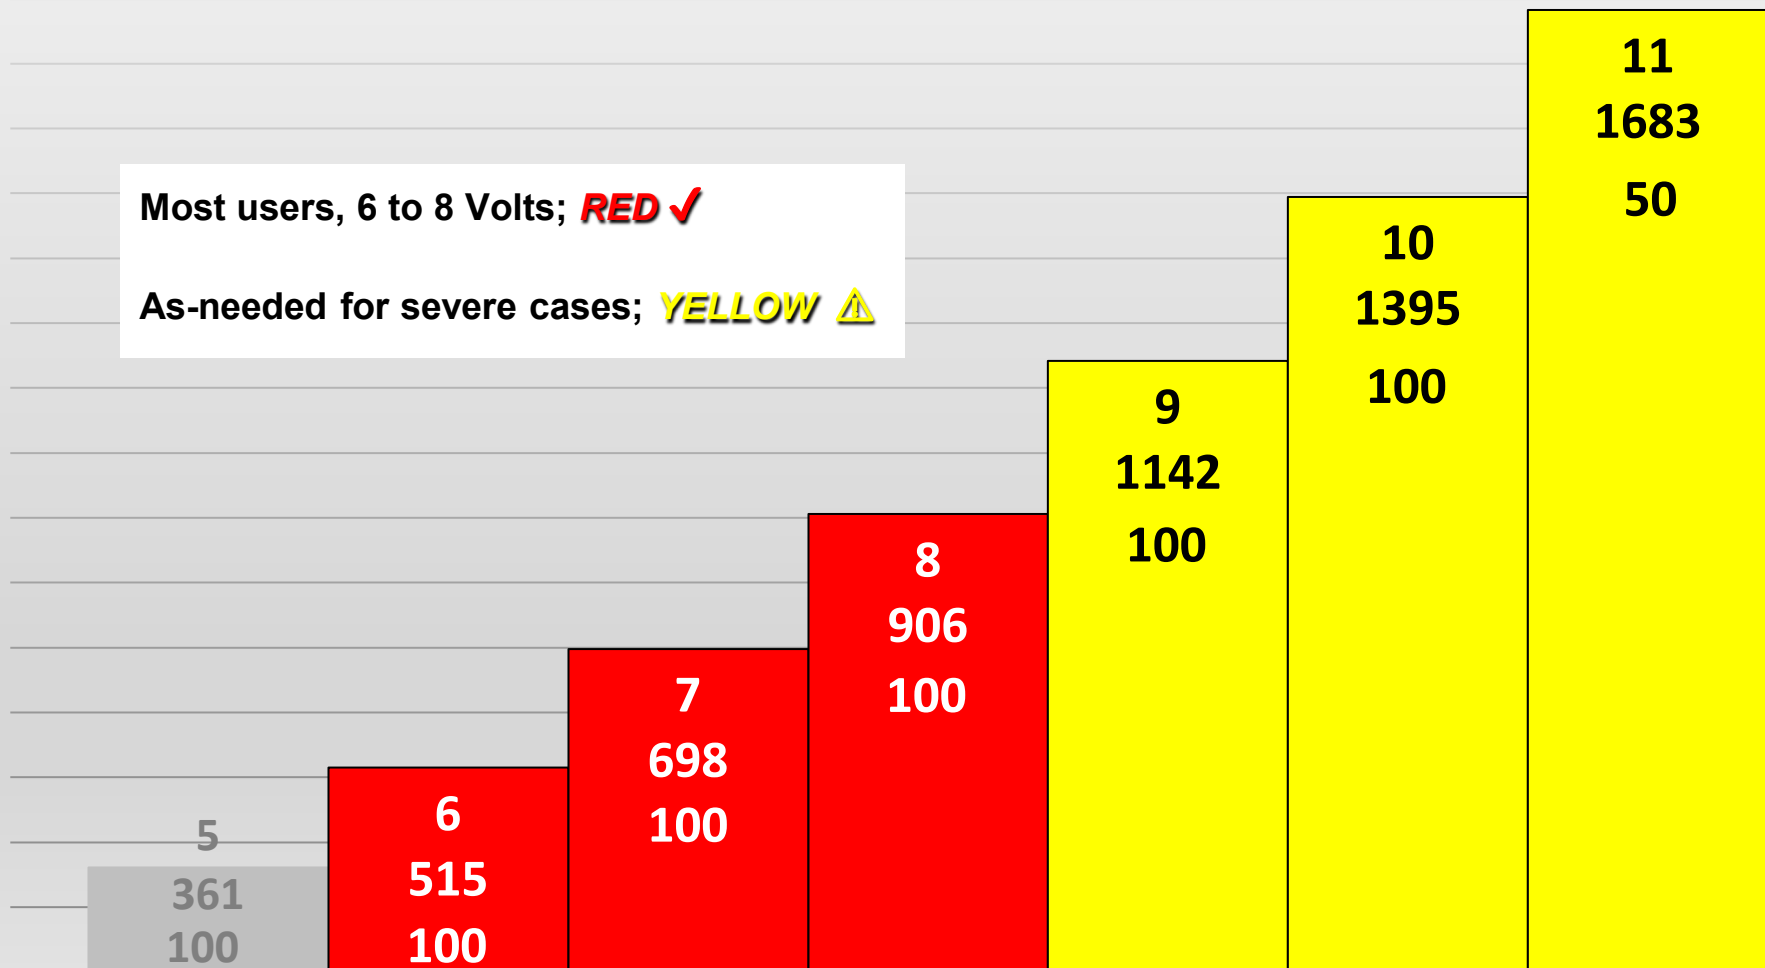

# KILLING - SQUARE WAVEFORM

AMPLITUDE (*top number*) [Vpp]

POWER (*middle number*) [pW]

OFFSET (*bottom number*) [%]

Most users, 6 to 8 Volts; **RED** ✓

As-needed for severe cases; **YELLOW** ⚠

# HEALING - SINE WAVEFORM

AMPLITUDE (*top number*) [Vpp]

POWER (*middle number*) [pW]

OFFSET (*bottom number*) [%]

Most users, 8.5 to 11.3 Volts; **GREEN ✓**

As-needed for severe cases; **YELLOW ⚠**